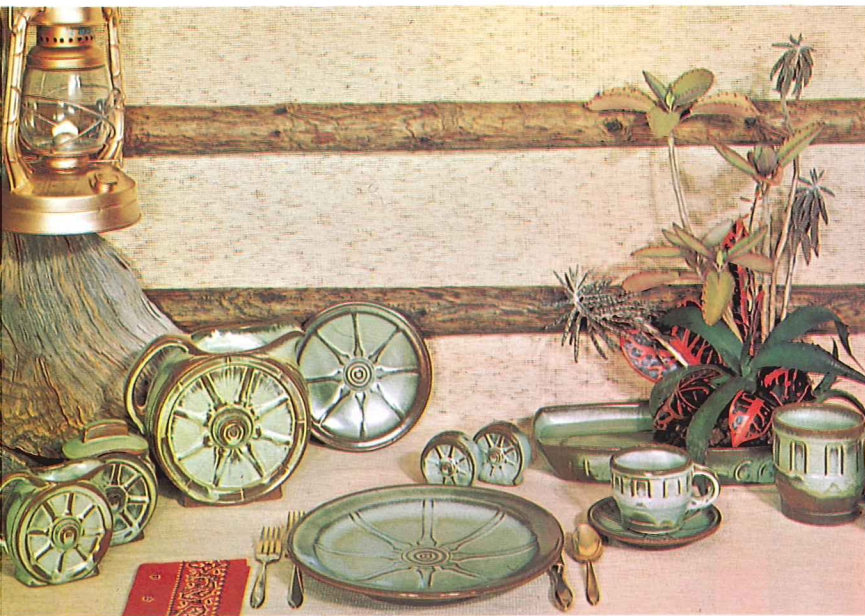

LAZYPONE PATTERN shown in Brown Satin

OKLAHOMA PLAINSMAN PATTERN shown in Woodland Moss

WAGON WHEELS PATTERN shown in Prairie Green

MAYAN AZTEC PATTERN shown in Desert Gold

See page #27 for other Dinnerware patterns and Color Chart.